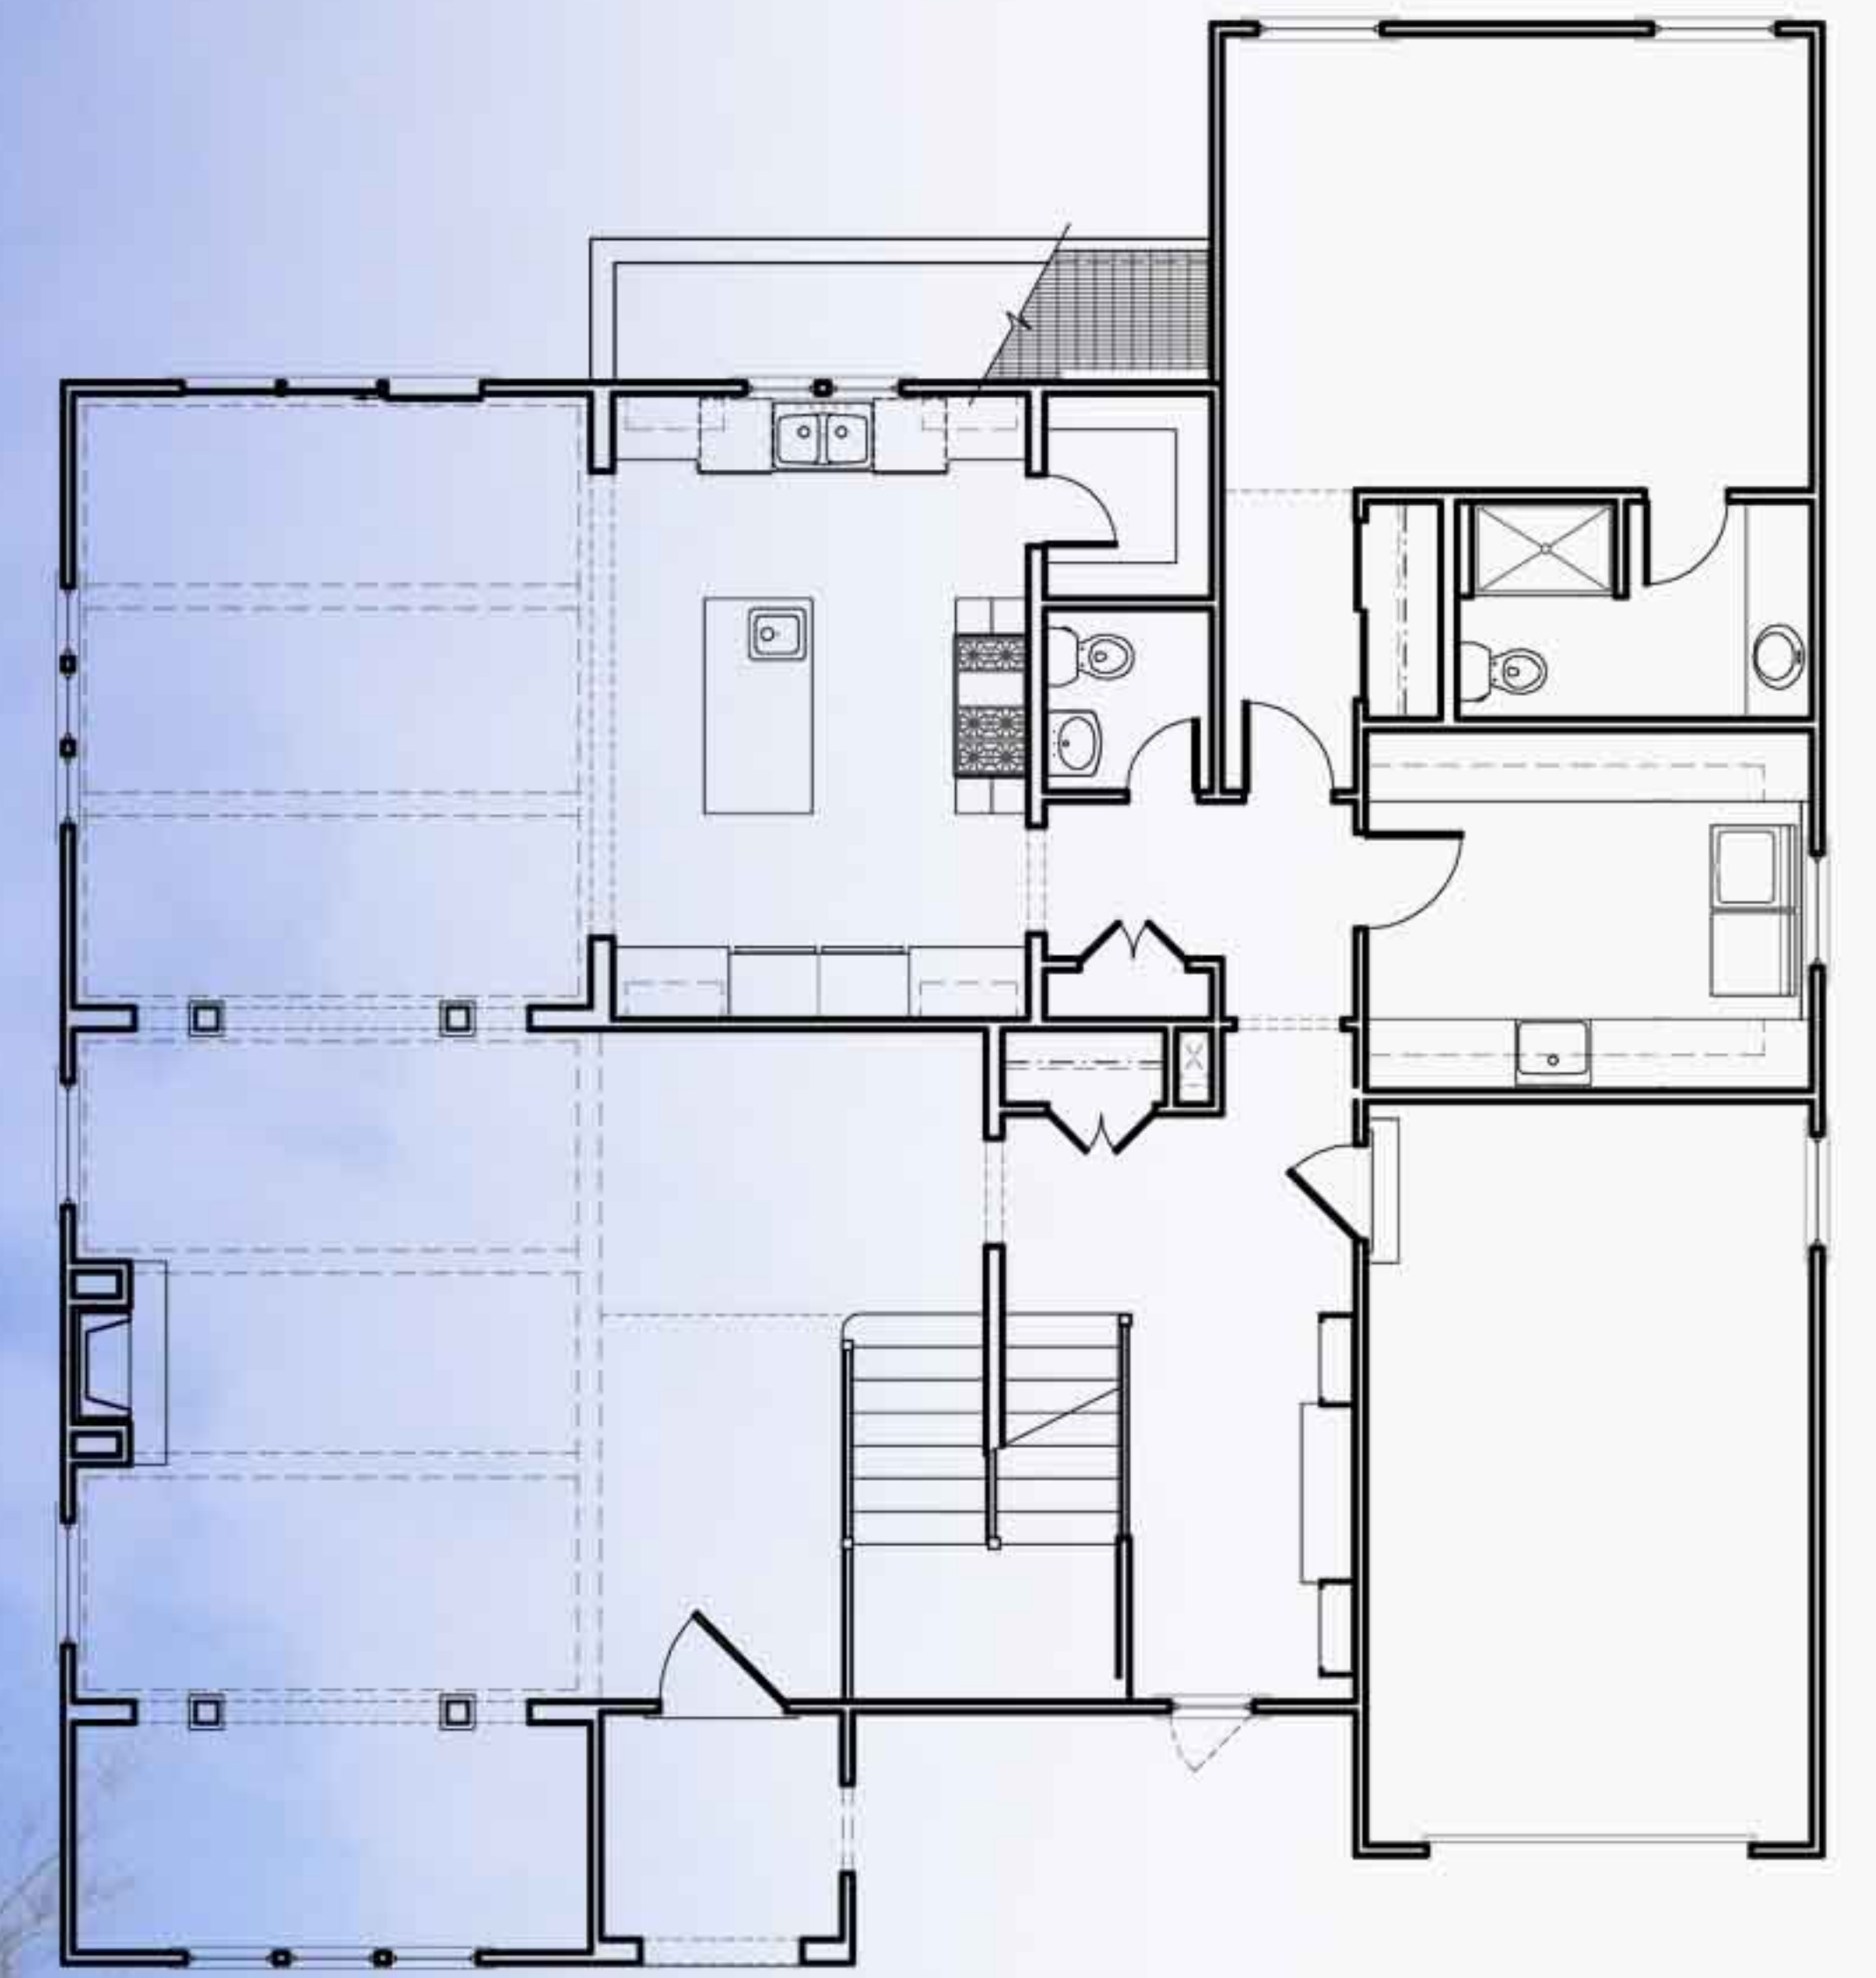

The Extreme Makeover House for Kansas City

ARCHITECTURE

WOLFGANG TROST ARCHITECTS
2007

RESIDENTIAL

Extreme
MAKEOVER
HOME EDITION

SUNDAYS 8/7C on ABC

DESIGNER OF JACOBO FAMILY HOME

See our website for additional work
www.wolfgangtrost.com